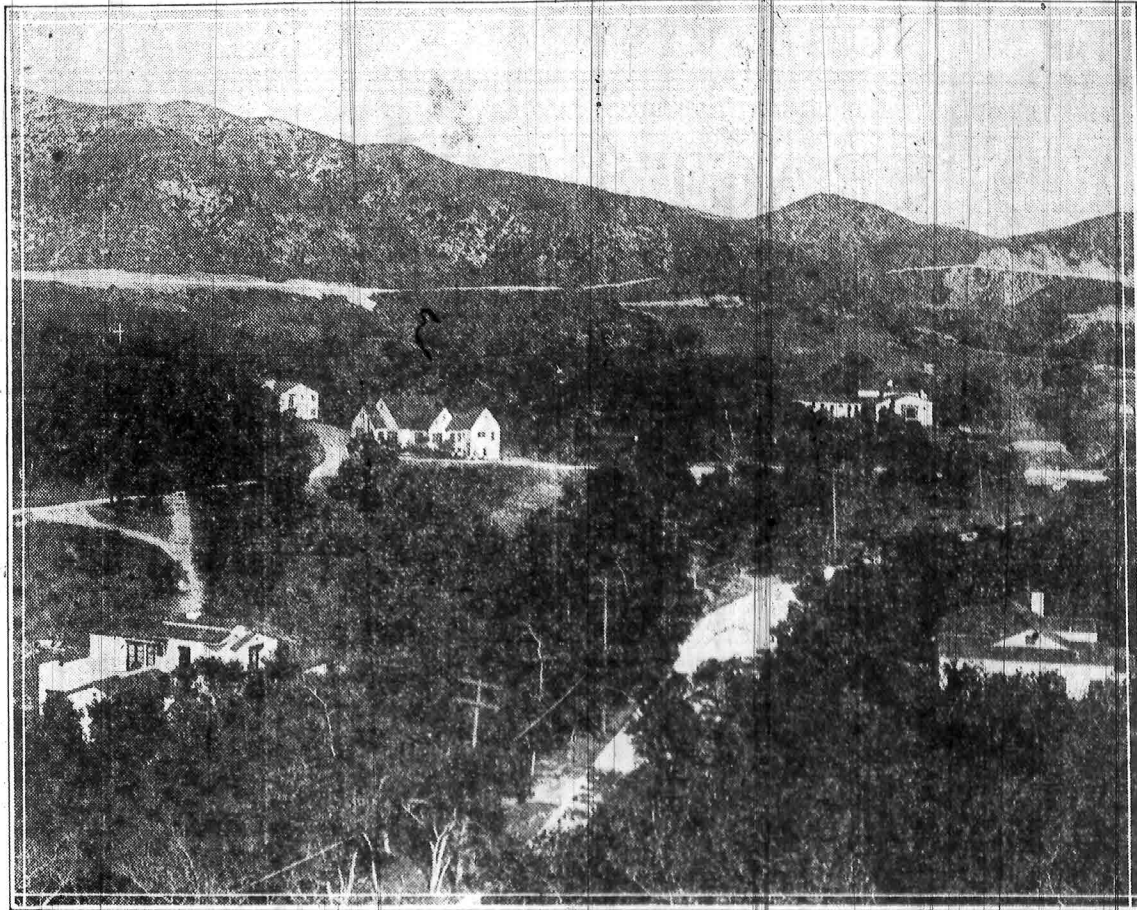

# Tree-Clad Homesites Are Included In New Unit Of Chevy Chase That Is Ready For Buyers

Oak Tree unit, the new tract that is offered by the Bert Farrar organization in Chevy Chase, has been priced at moderate figures. It is stated, owing to the demand that exists for homesites in this region. The natural woodland beauties of the tract have been preserved by the subdividers.

Oak Tree unit is to be the name of a new unit of tree-clad homesites which opens tomorrow in Chevy Chase, according to announcement made today by Bert Farrar. The new unit overlooks the golf course and is declared to be the most desirable yet placed before the public.

"The numerous trees in this unit insure plenty of shade as well as great natural beauty.

"This unit is being placed on the market now only because of the tremendous demand for medium priced property in Chevy Chase which has made the construction crew rush to keep ahead of the sales.